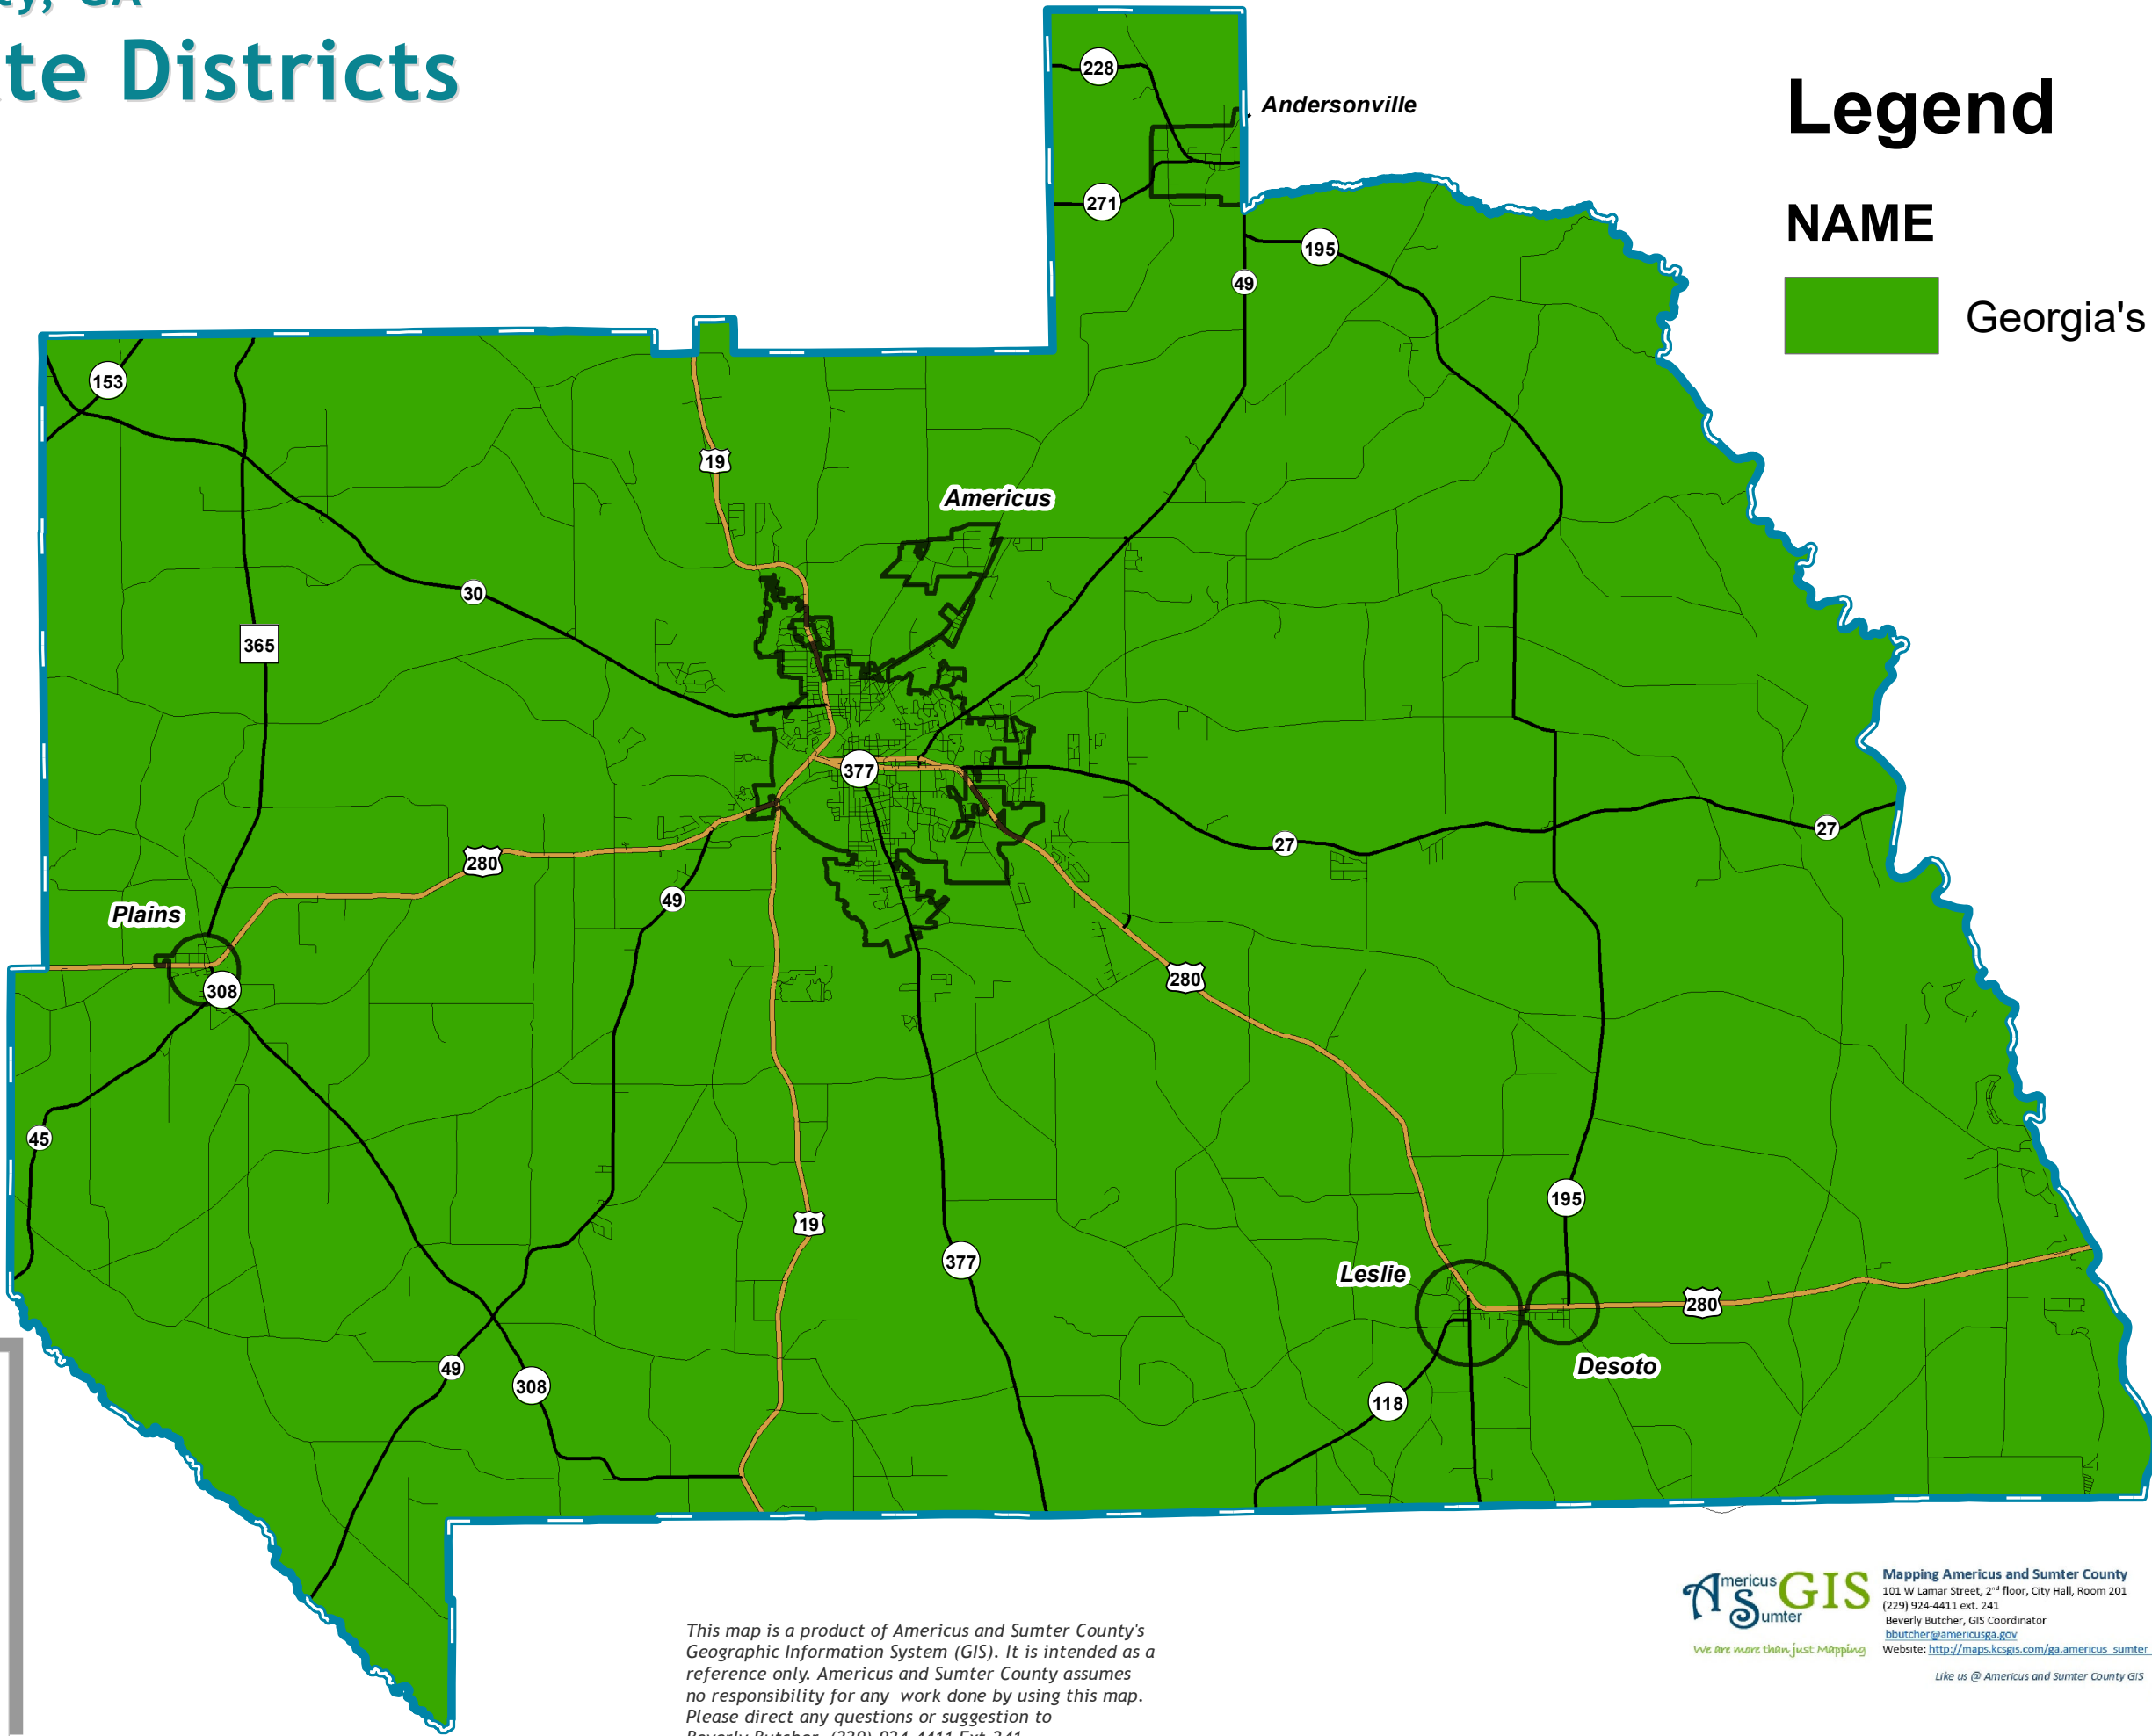

US Senate Districts

Date: 4/7/2022

Legend

NAME

 Georgia's US Senate

Map Locator

This map is a product of Americus and Sumter County's Geographic Information System (GIS). It is intended as a reference only. Americus and Sumter County assumes no responsibility for any work done by using this map. Please direct any questions or suggestion to Beverly Butcher (229)-924-4411 Ext.241

Americus GIS
Mapping Americus and Sumter County
101 W Lamar Street, 2nd floor, City Hall, Room 201
(229) 924-4411 ext. 241
Beverly Butcher, GIS Coordinator
bbutcher@americusga.gov
Website: http://maps.kcsgis.com/ga.americus_sumter_public/
Like us @ Americus and Sumter County GIS