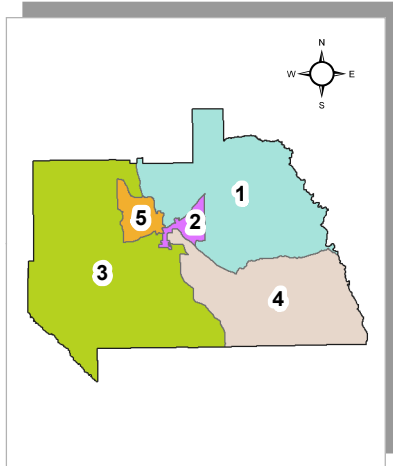

Sumter County Board of Commissioners

Date: 4/14/2022

Sumter BOC Districts

District Name

- District 1
- District 2
- District 3
- District 4
- District 5

Map Locator

This map is a product of Americus and Sumter County's Geographic Information System (GIS). It is intended as a reference only. Americus and Sumter County assumes no responsibility for any work done by using this map. Please direct any questions or suggestion to Beverly Butcher (229)-924-4411 Ext.241

Americus GIS
 Mapping Americus and Sumter County
 101 W Lamar Street, 2nd floor, City Hall, Room 201
 (229) 924-4411 ext. 241
 Beverly Butcher, GIS Coordinator
bbutcher@americusga.gov
 Website: http://maps.kcsgis.com/ga.americus_sumter_public/
 Like us @ Americus and Sumter County GIS