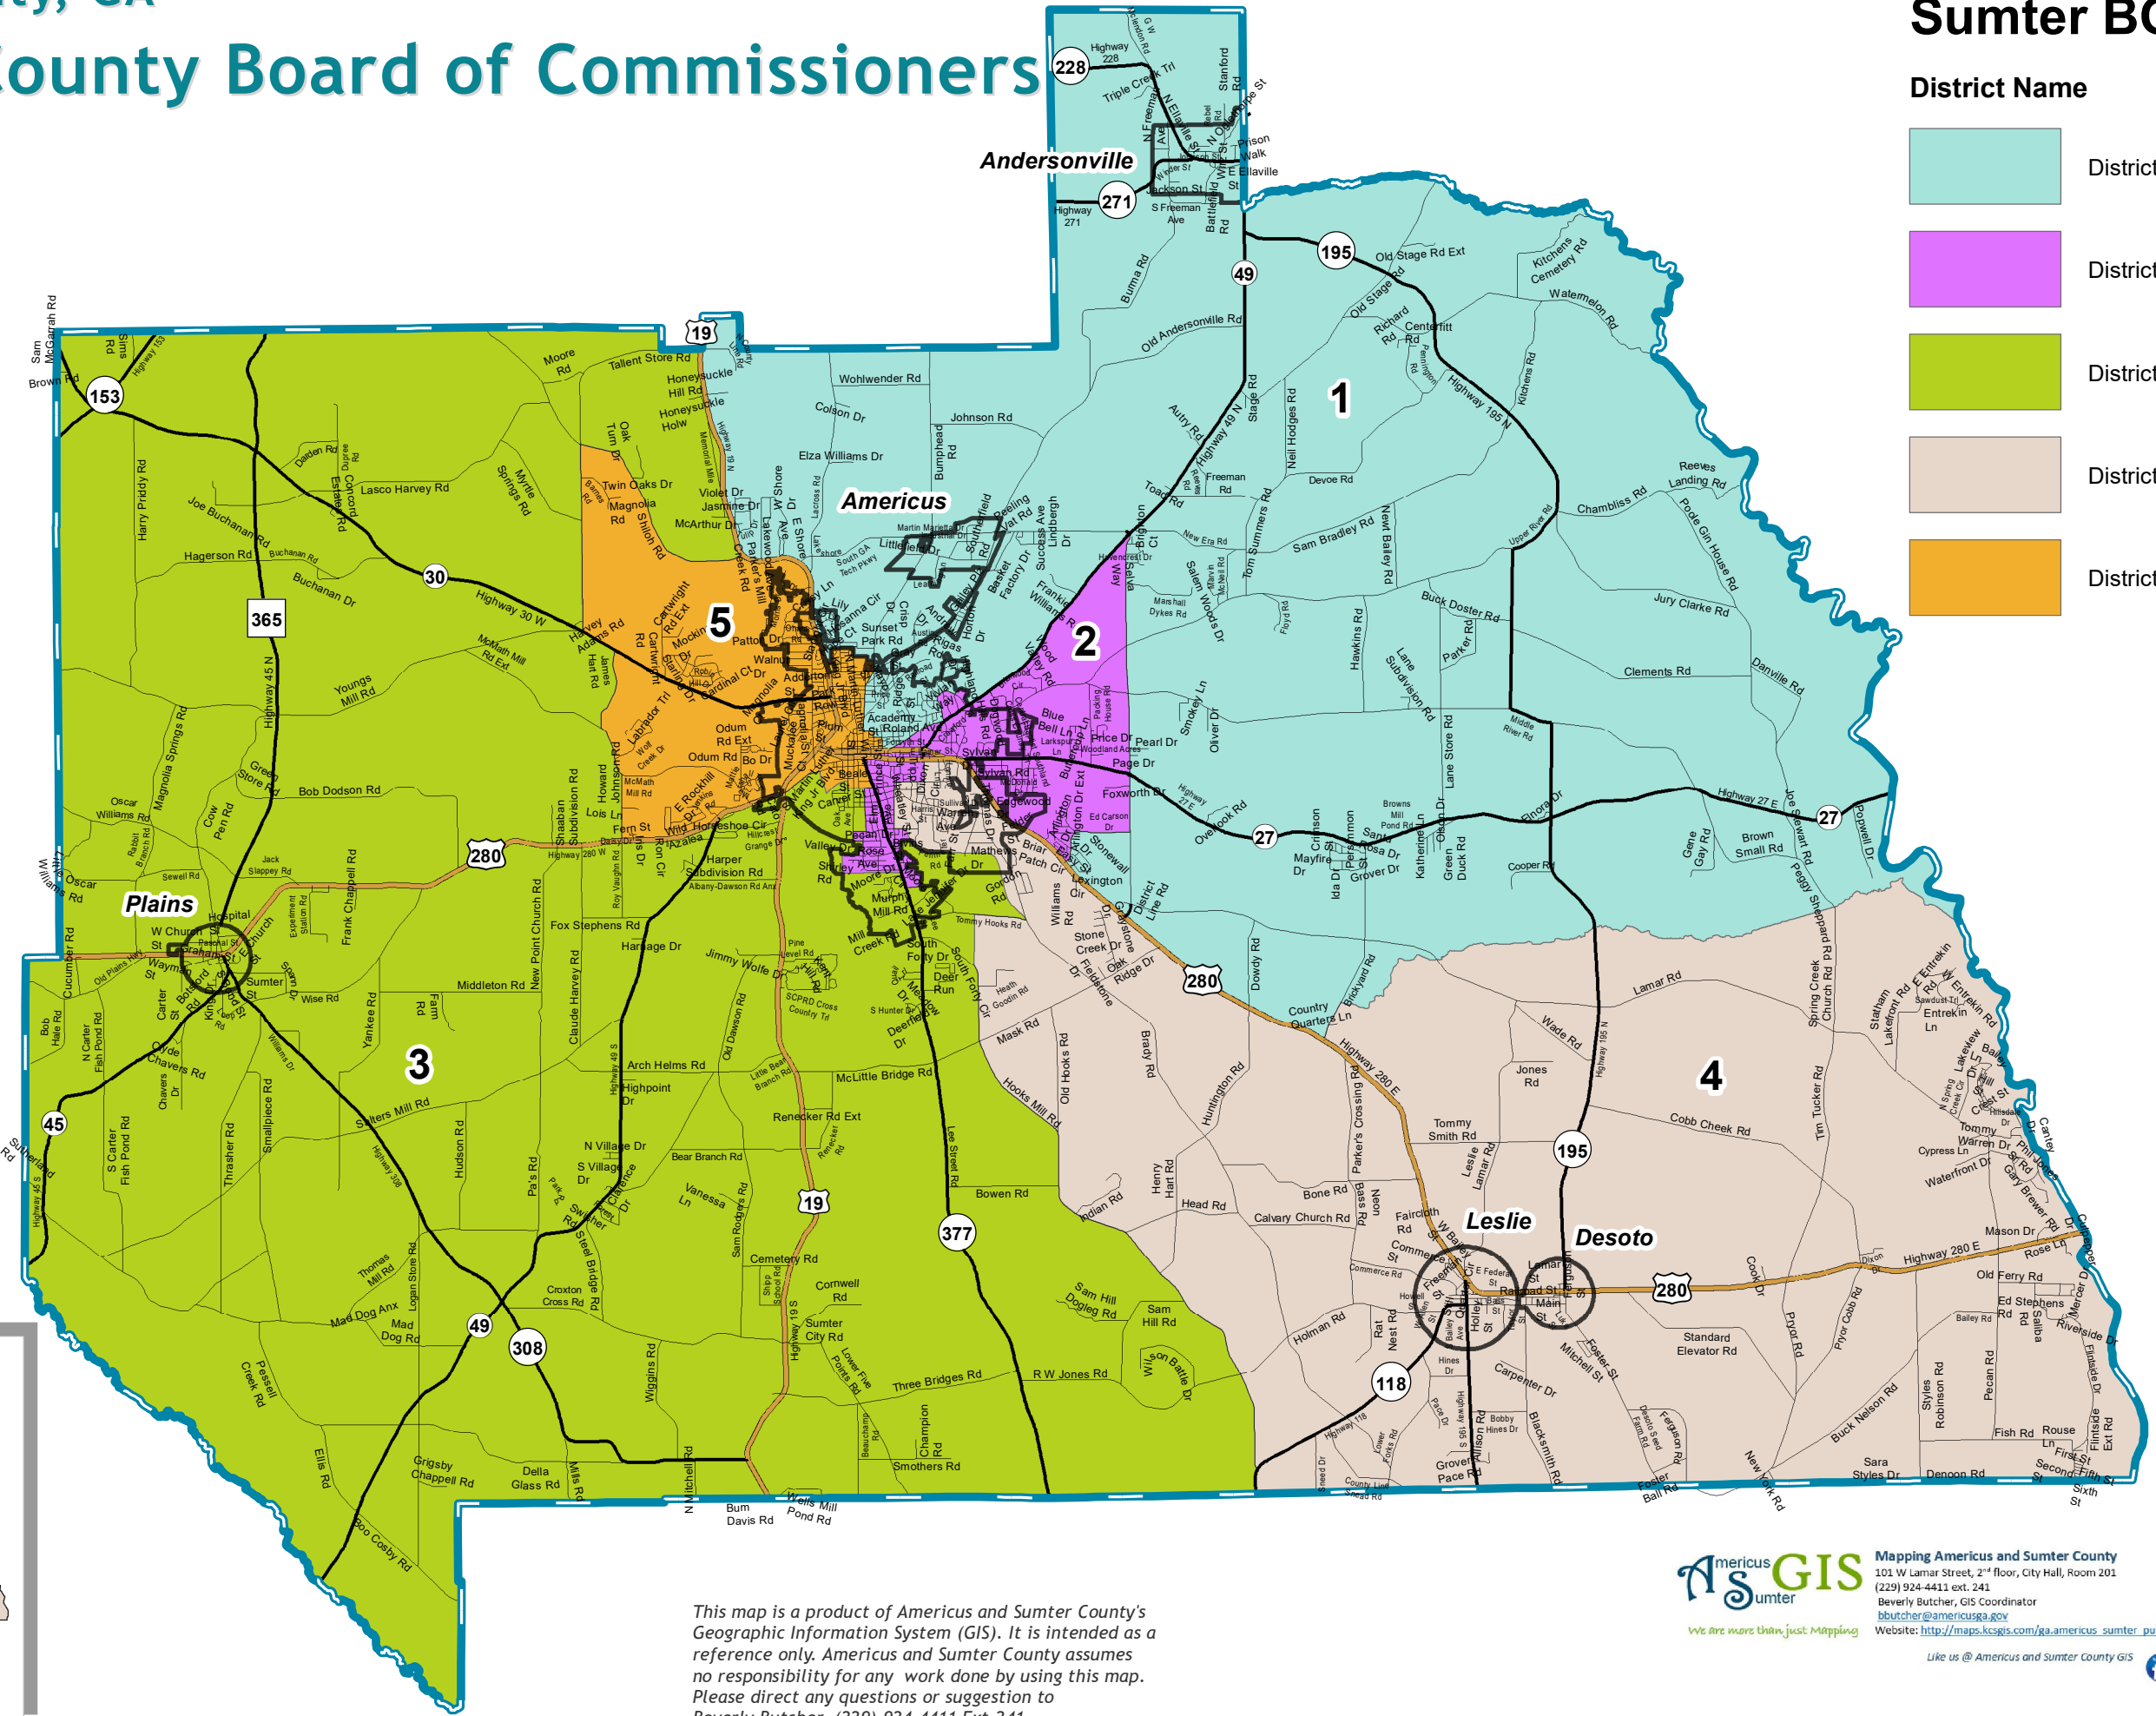

Sumter County Board of Commissioners

Date: 4/14/2022

Sumter BOC Districts

District Name

- District 1
- District 2
- District 3
- District 4
- District 5

Map Locator

This map is a product of Americus and Sumter County's Geographic Information System (GIS). It is intended as a reference only. Americus and Sumter County assumes no responsibility for any work done by using this map. Please direct any questions or suggestion to Beverly Butcher (229)-924-4411 Ext.241

Americus GIS
 Mapping Americus and Sumter County
 101 W Lamar Street, 2nd floor, City Hall, Room 201
 (229) 924-4411 ext. 241
 Beverly Butcher, GIS Coordinator
bbutcher@americusga.gov
 Website: http://maps.kcsgis.com/ga.americus_sumter_public/
 Like us @ Americus and Sumter County GIS