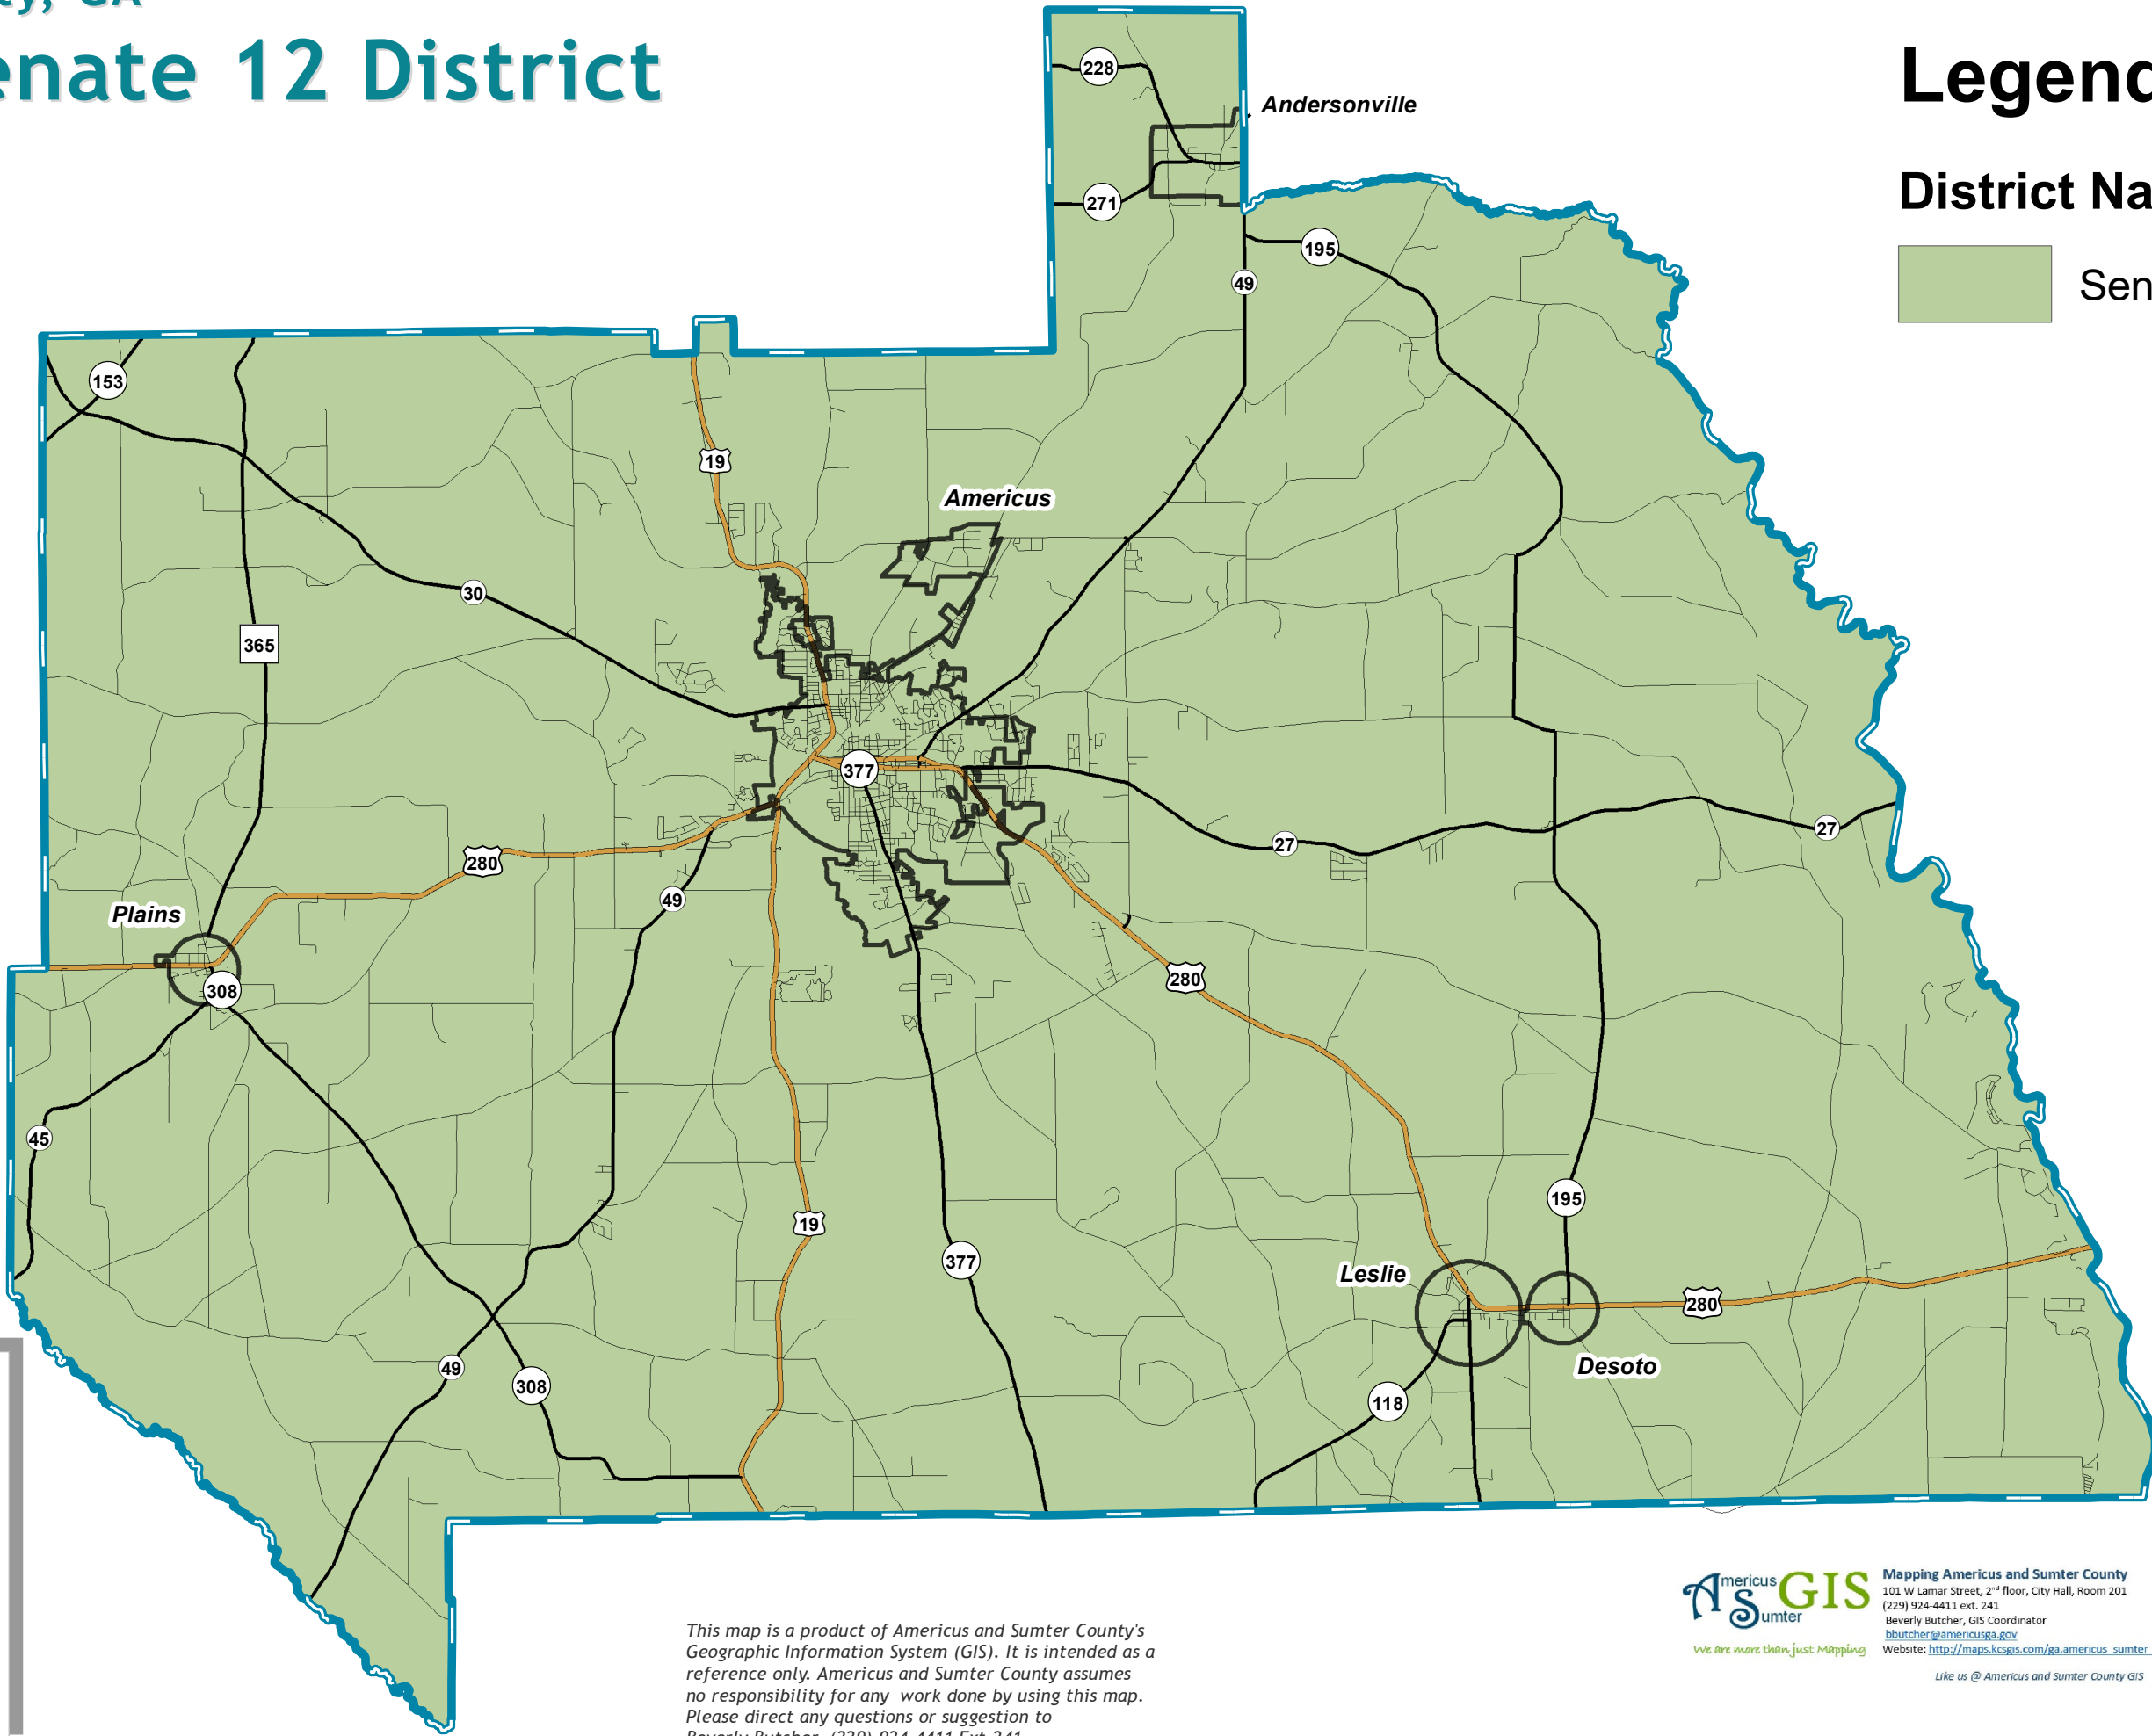

State Senate 12 District

Date: 4/7/2022

Legend

District Name

 Senate 12

Map Locator

This map is a product of Americus and Sumter County's Geographic Information System (GIS). It is intended as a reference only. Americus and Sumter County assumes no responsibility for any work done by using this map. Please direct any questions or suggestion to Beverly Butcher (229)-924-4411 Ext.241

Americus GIS
Mapping Americus and Sumter County
101 W Lamar Street, 2nd floor, City Hall, Room 201
(229) 924-4411 ext. 241
Beverly Butcher, GIS Coordinator
bbutcher@americusga.gov
Website: http://maps.kcsgis.com/ga.americus_sumter_public/
Like us @ Americus and Sumter County GIS 