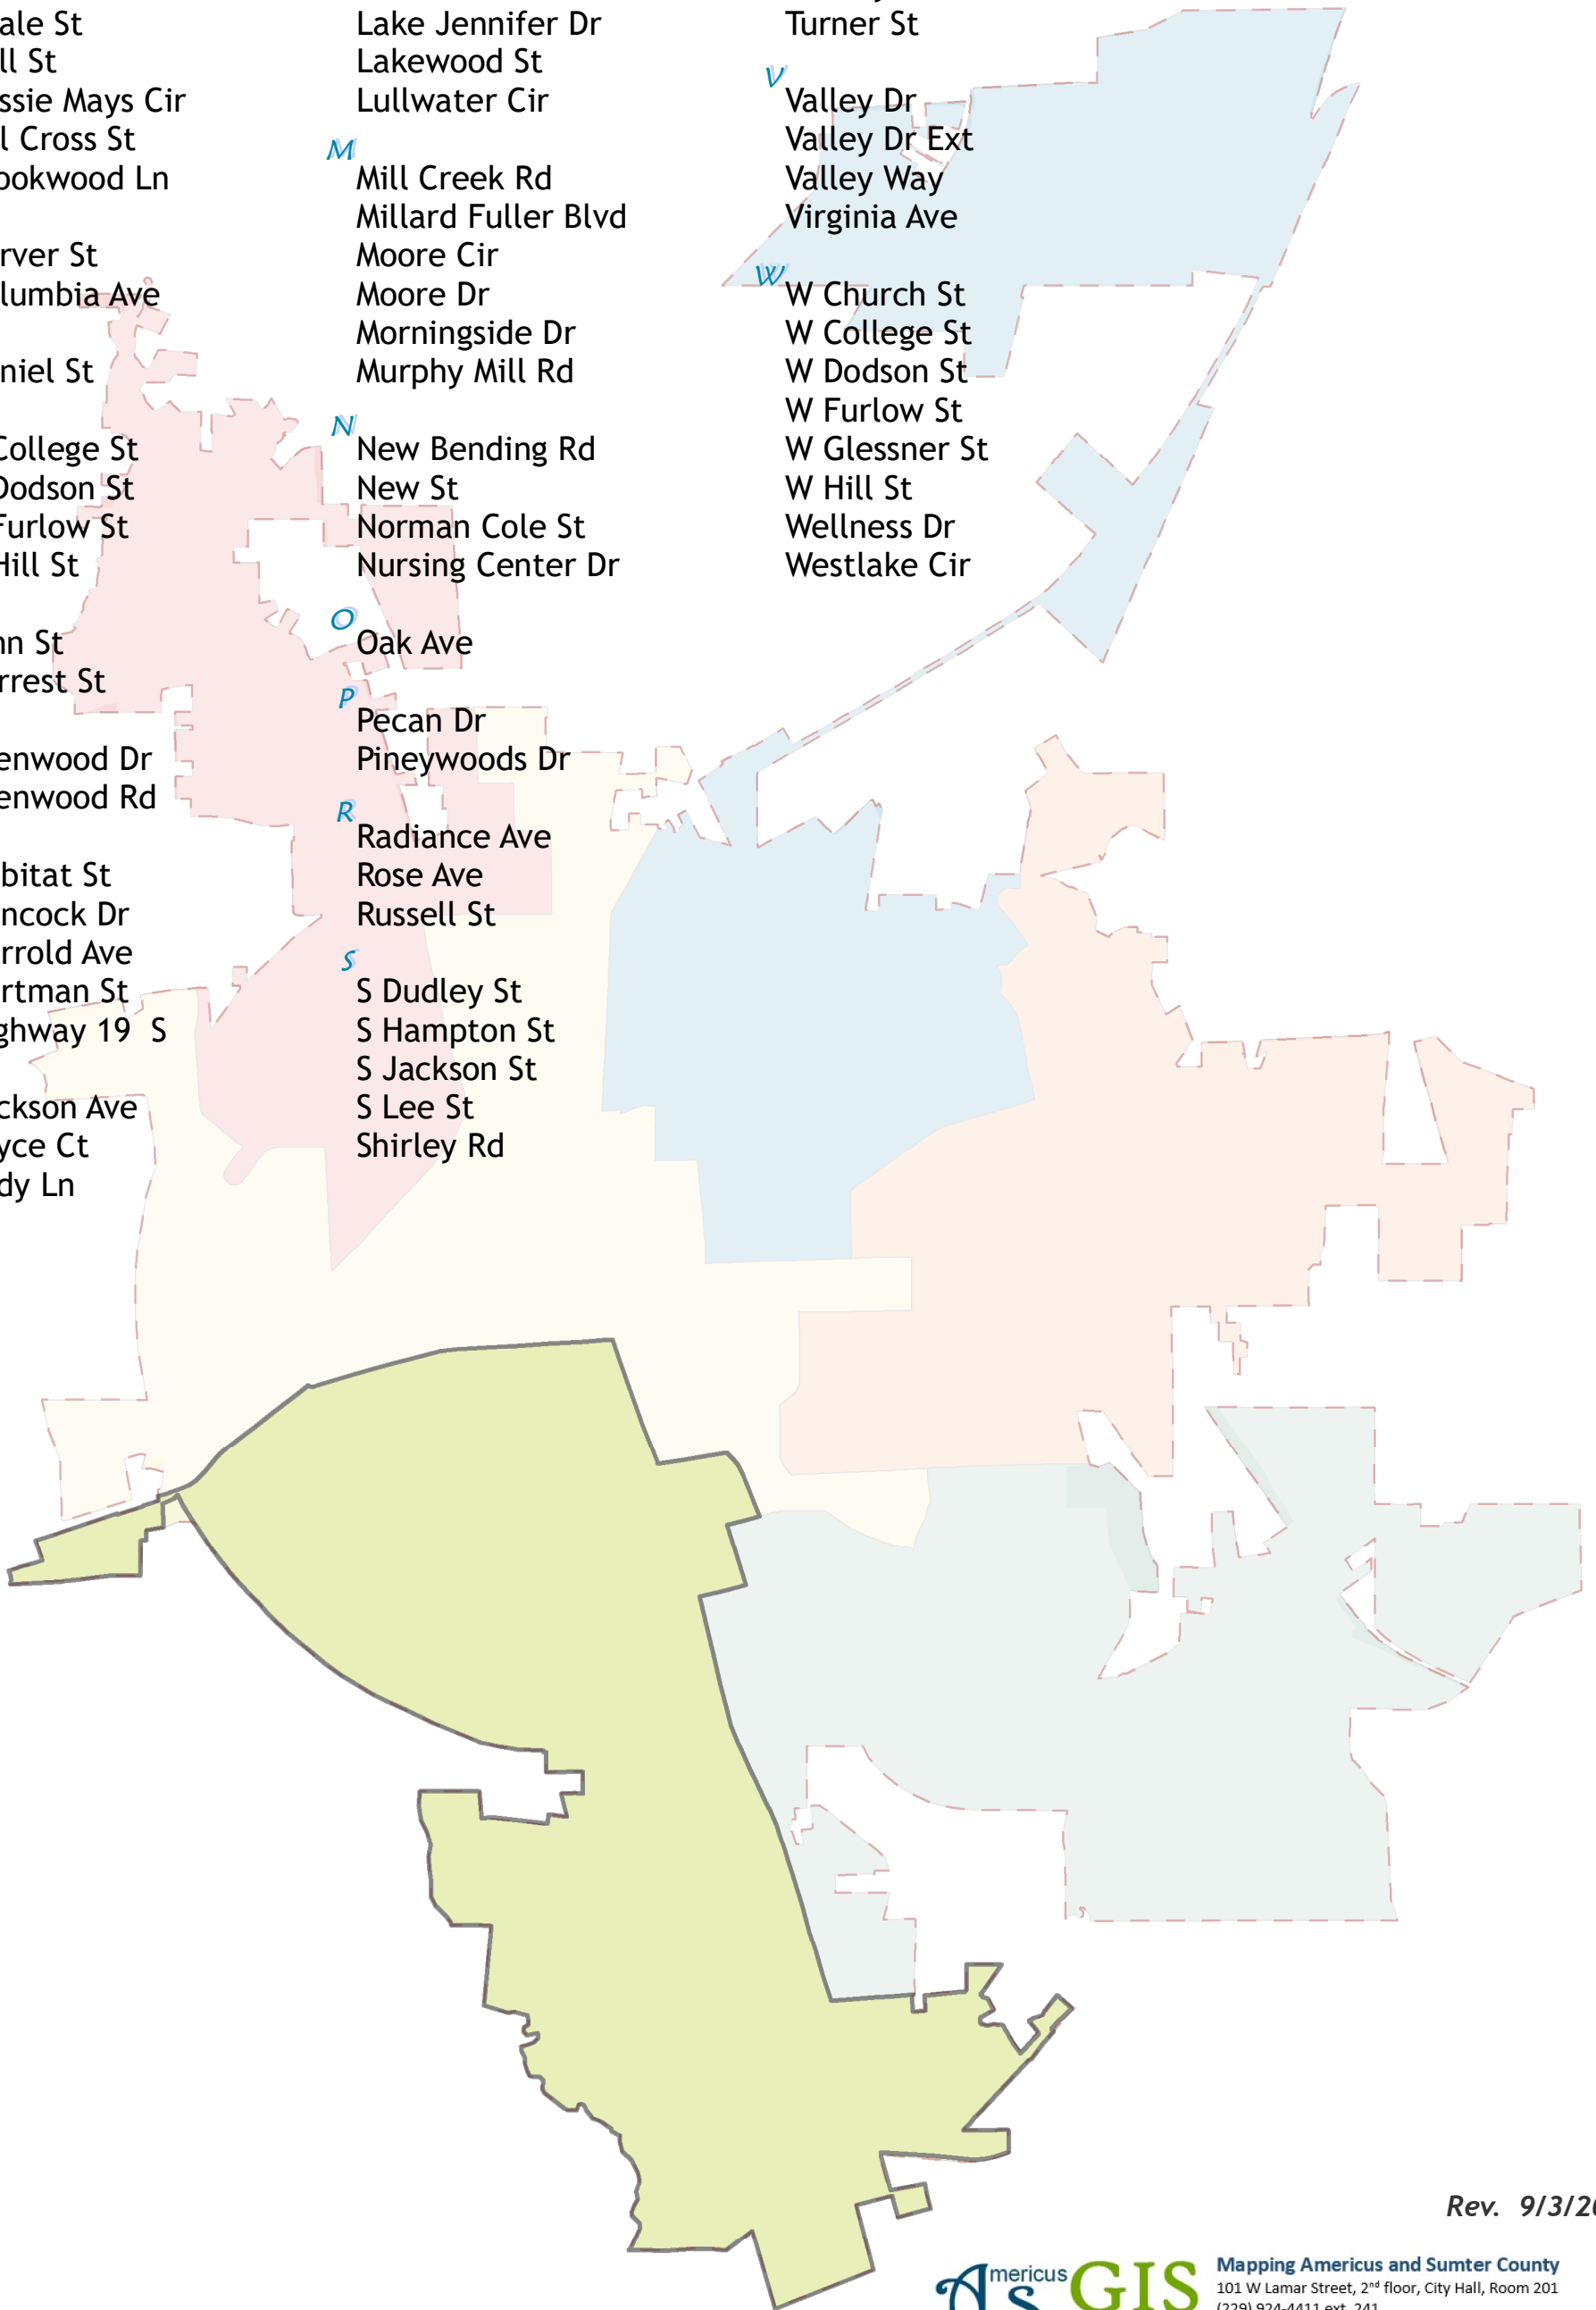

Street Index - Alphabetic List

District 4 - Streets

B
 Barlow St
 Beale St
 Bell St
 Bessie Mays Cir
 Bill Cross St
 Brookwood Ln

C
 Carver St
 Columbia Ave

D
 Daniel St

E
 E College St
 E Dodson St
 E Furlow St
 E Hill St

F
 Finn St
 Forrest St

G
 Glenwood Dr
 Glenwood Rd

H
 Habitat St
 Hancock Dr
 Harrold Ave
 Hartman St
 Highway 19 S

J
 Jackson Ave
 Joyce Ct
 Judy Ln

L
 La Fuse St
 Lake Jennifer Dr
 Lakewood St
 Lullwater Cir

M
 Mill Creek Rd
 Millard Fuller Blvd
 Moore Cir
 Moore Dr
 Morningside Dr
 Murphy Mill Rd

N
 New Bending Rd
 New St
 Norman Cole St
 Nursing Center Dr

O
 Oak Ave

P
 Pecan Dr
 Pineywoods Dr

R
 Radiance Ave
 Rose Ave
 Russell St

S
 S Dudley St
 S Hampton St
 S Jackson St
 S Lee St
 Shirley Rd

T
 Tommy Hooks Rd
 Turner St

V
 Valley Dr
 Valley Dr Ext
 Valley Way
 Virginia Ave

W
 W Church St
 W College St
 W Dodson St
 W Furlow St
 W Glessner St
 W Hill St
 Wellness Dr
 Westlake Cir